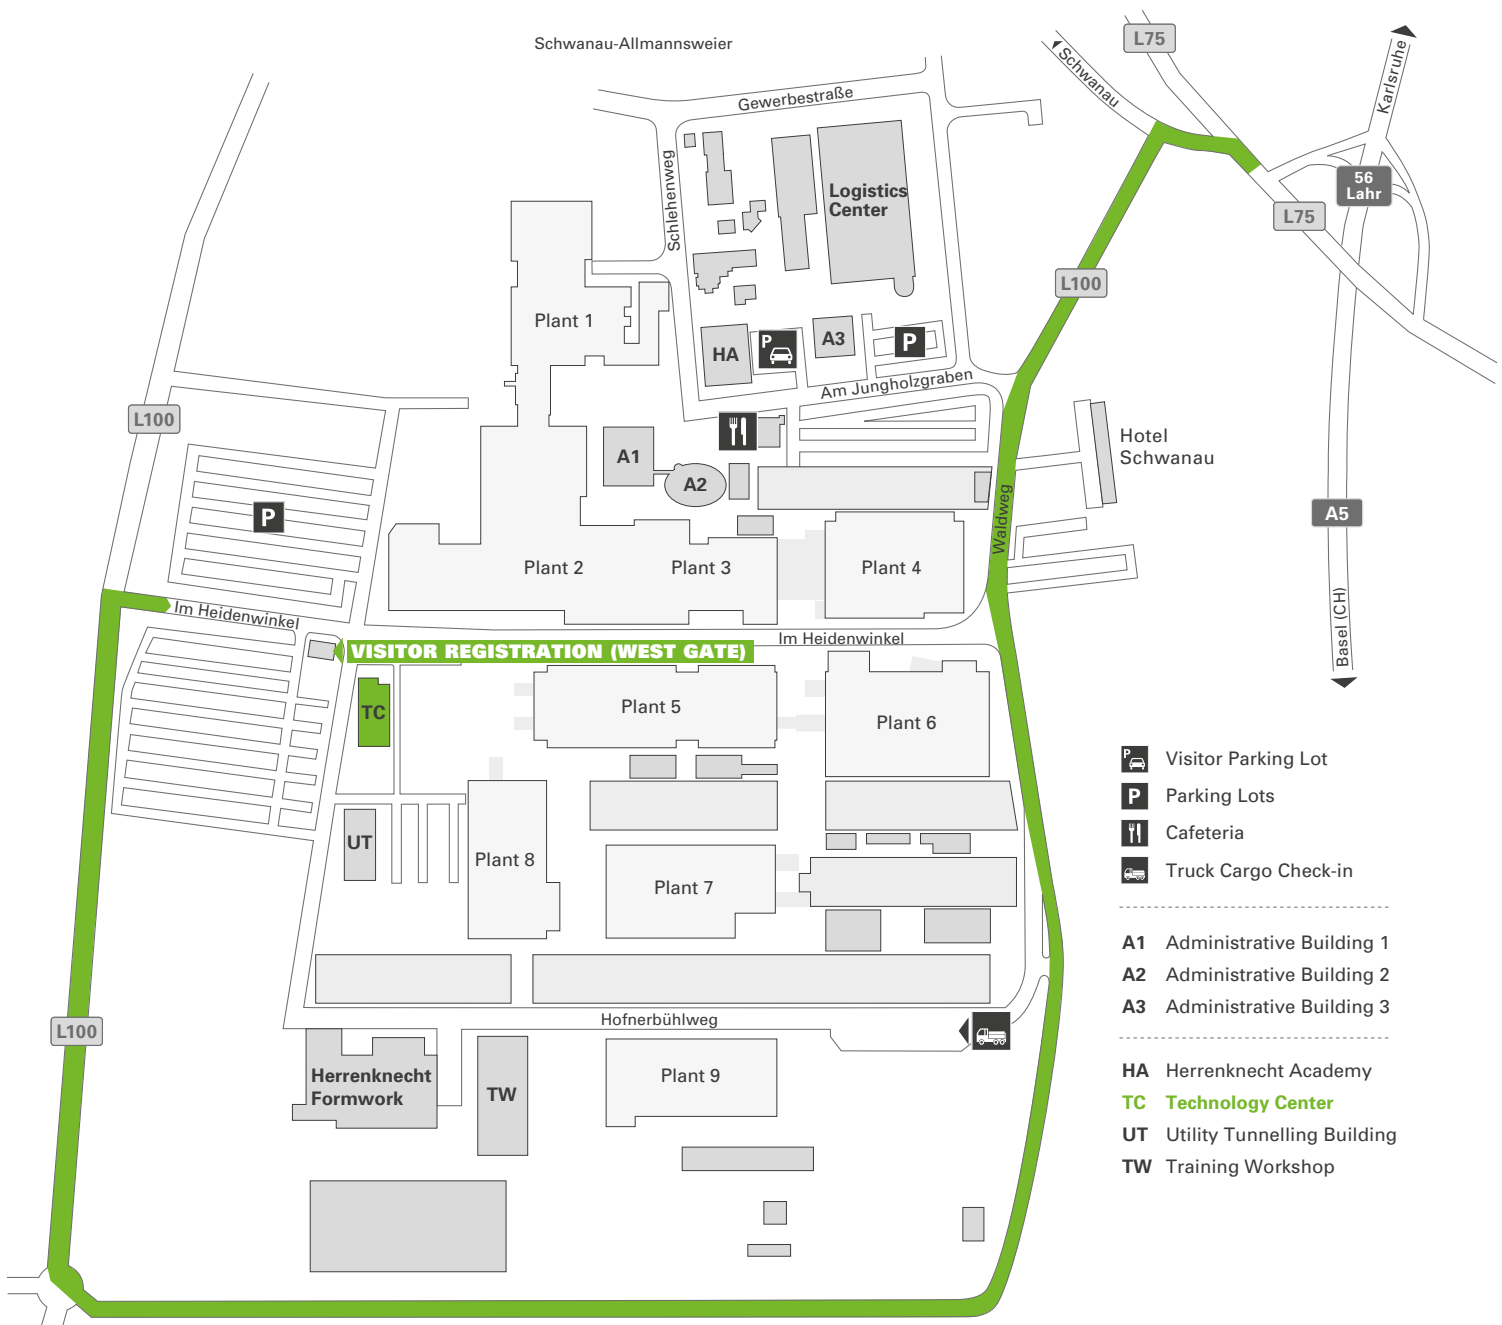

- › Take the Lahr exit (56)
- › Turn right towards Schwanau (L75) at the traffic light
- › After 550m turn left onto the main road Allmannsweier
- › After 105m take the first turn left onto the Allmannsweier Industrial Park (L100)
- › Stay on this road until you reach the roundabout traffic
- › Take the first exit
- › After approx. 600m turn right to access "West Gate"

- Visitor Parking Lot
- Parking Lots
- Cafeteria
- Truck Cargo Check-in

- A1 Administrative Building 1
- A2 Administrative Building 2
- A3 Administrative Building 3

- HA Herrenknecht Academy
- TC **Technology Center**
- UT Utility Tunnelling Building
- TW Training Workshop